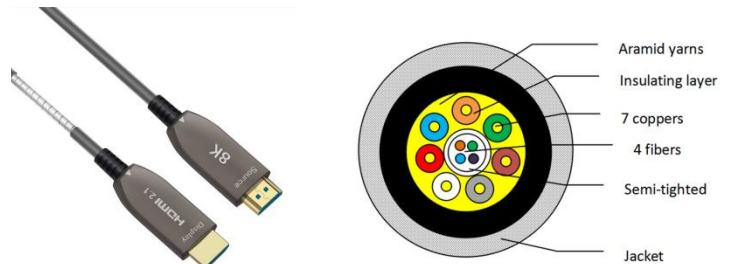

Product information:

The BHDC-21AA is an active optical HDMI 2.1 cable designed for transmission of the next generation of 8K video content. It is able to transmit resolutions up to 8K (7680 x 4320p) 4:4:4 at 60 Hz with a bandwidth of 48 Gbps via BONES' unique AOC+™ Fiber Optic Technology, which enables transmission eliminating the possibility of electronic interference.

Ready for future HDCP 2.3 content encryption, compatible with all current and emerging HDR standards (HLG, HDR-10 and HDR-10+, Dolby Vision, Perceptual Quantizer and SL-HDR-1) and compatible with eARC HD audio standard.

Applications:

- Digital signage
- LED signs & monitors for stadiums,hospitals,shipping malls
- Medical imaging equipment
- Airport boarding video information system
- Home Theater, Blu-ray, 3D video, projector, set-top box, DVR, game console control and monitor connection
- Radio and TV station
- Video conference equipment
- Security monitoring system

Certification:

Properties: