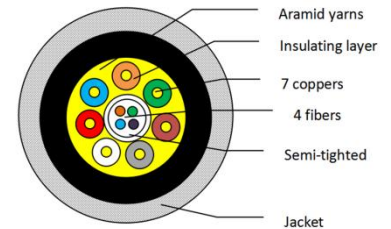

Applications:

- Digital signage
- LED signs & monitors for stadiums,hospitals,shipping malls
- Medical imaging equipment
- Airport boarding video information system
- Home Theater, Blu-ray, 3D video, projector, set-top box, DVR, game console control and monitor connection
- Radio and TV station
- Video conference equipment
- Security monitoring system